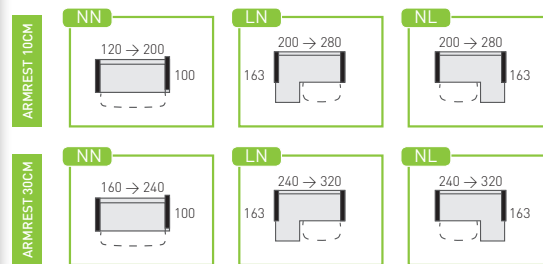

ESTRELLA NOCTURNO

MEASURES:

TWO-TONE COLOUR:

HIGHLIGHTS:

- ★ CHOICE OF THE SIZE BY STEPS OF 20CM
- ★ OPTIMAL BEDFUNCTION
- ★ CHOICE OF THE ARMREST WIDTHS
- ★ STORAGE SPACE IN LONGCHAIR, TERMINAL
- ★ LARGE CHOICE OF COVERS AND OF COLOURS
- ★ AVAILABLE IN TWO TONE COLOUR
- ★ CONTRAST STITCHING POSSIBLE
- ★ COMFORT CHOICE: PRIVITEX, BULTEX, BIOTEX

+ ESTRELLA:

- ★ AJUSTABLE HEADREST

+ NOCTURNO:

- ★ FIXED BACKREST