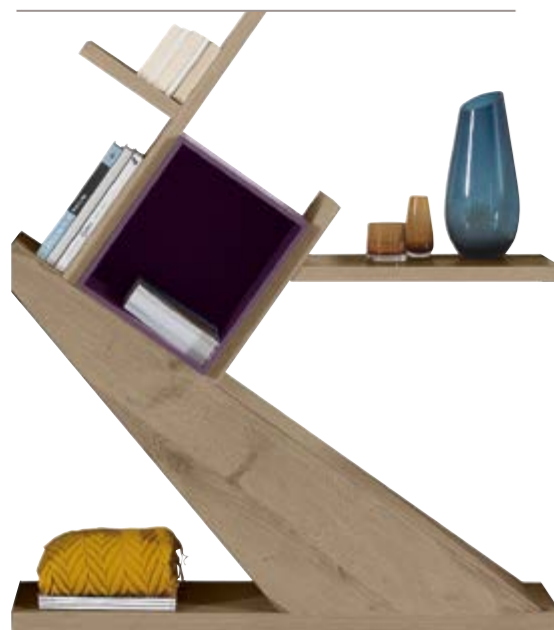

We love the tree-shaped bookcase - attractive yet practical! The clean vertical and horizontal lines are set off perfectly by 3D storage cubes, available in four colours: Cognac, Curry, Lunar blue and Wine.