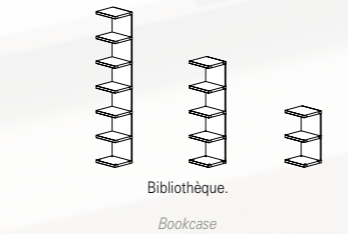

H. 231 / 90"	H. 155 / 61"	H. 79 / 31"
	D11.400	D11.404	D11.408
	D12.400	D12.404	D12.408
	D13.400	D13.404	D13.408
	D14.400	D14.404	D14.408
	D15.400	D15.404	D15.408

L. 40 x P. 35,3
W 16" x D 14"