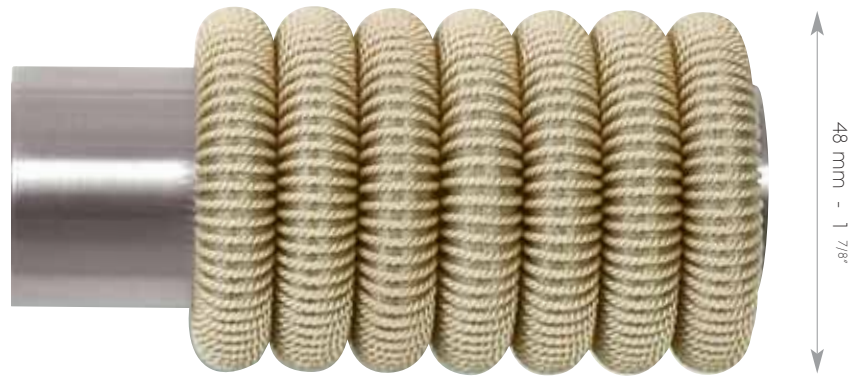

NICKEL NOIR
Black nickel - Nickel schwarz

Ø19mm - 3/4" - 66178-32
Ø28mm - 1 1/8" - 66215-32

Ø19mm - 3/4" - 66178-34
Ø28mm - 1 1/8" - 66215-34

Ø 19mm - 3/4"

Ø 28mm - 1 1/8"

x2

80 mm - 3 1/8"

98 mm - 3 7/8"