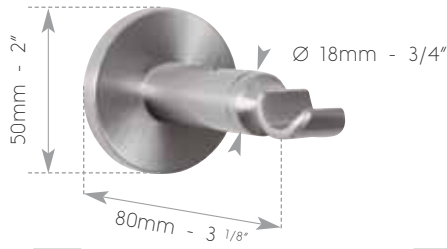

SUPPORTS SIMPLES MUR & COLLIER ARRIÈRE pour anneaux ouverts

Single wall brackets & back poles adapters for open rings - Wandträger & Rückhalterungen für offene Ringe

Platine 3 points
3 points plate
3 punkt Platte

NICKEL BROSSÉ - Brushed nickel - Nickel matt

NICKEL NOIR - Black nickel - Nickel schwarz

Ø 19mm
3/4"

66461-32

66111-32