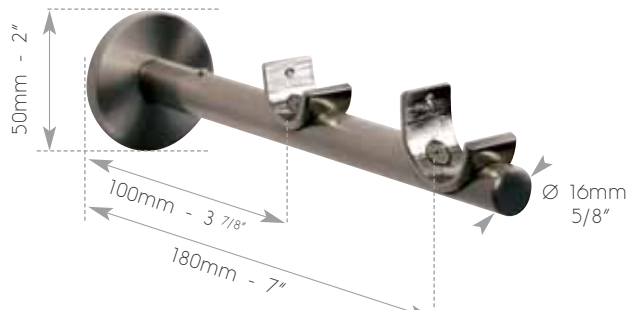

66230-34

66432-34

19mm - 28mm
3/4" - 1 1/8"

66232-32

66435-32