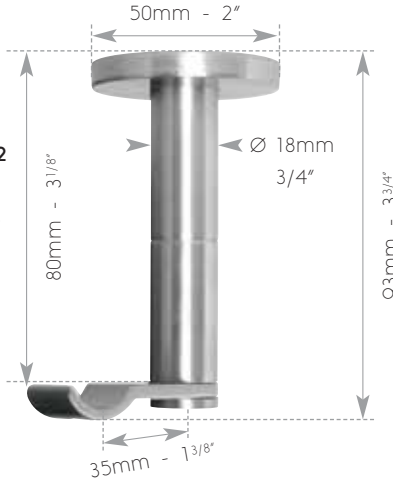

SUPPORTS SIMPLES PLAFOND pour anneaux ouverts

Single ceiling brackets for open rings - Deckenträger für offene Ringe

NICKEL BROSSÉ - Brushed nickel - Nickel matt

NICKEL NOIR - Black nickel - Nickel schwarz

Ø 19mm
3/4"

L : 40 & 80 mm
1 5/8" & 3 1/8"

66462-32
 66112-32