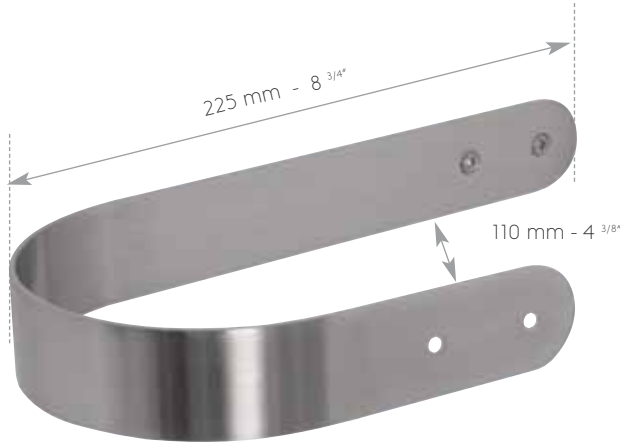

6 0 2 7 6 - 3 4 5 2

6 0 3 0 6 - 3 4 5 2

RINCEAUX

Metal tiebacks - Metall Raffhalter

x2

NICKEL BROSSÉ
Brushed nickel
Nickel matt

60166-32

NICKEL NOIR
Black nickel
Nickel schwarz