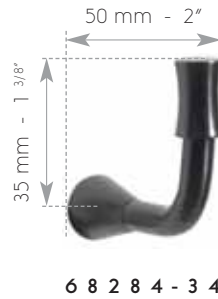

NICKEL NOIR
Black nickel
Nickel schwarz