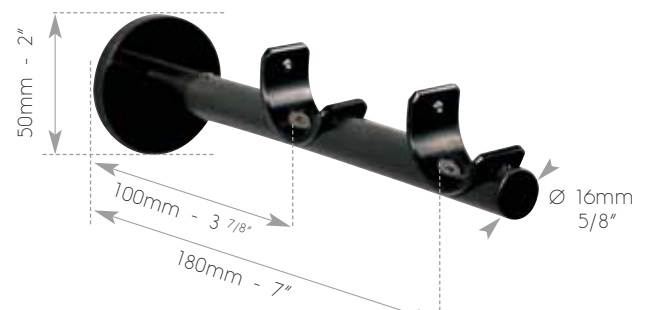

66231-34

66434-34