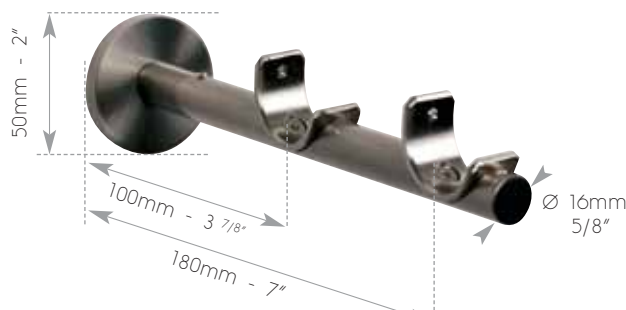

66435-32

66232-34

66435-34

28mm - 28mm
1 1/8" - 1 1/8"

66231-32

66434-32

66231-34

66434-34

SUPPORTS SIMPLES PLAFOND pour anneaux fermés

Wall-ceiling bracket for round rings / Wand und Deckenträger für runde Ringe

Platine 3 points
3 points plate
3 punkt Platte

	NICKEL BROSSÉ - Brushed nickel - Nickel matt	NICKEL NOIR - Black nickel - Nickel schwarz
<p>SUPPORT COURT SHORT BRACKET KURZE TRÄGER</p> <p>Ø 19mm 3/4"</p>	<p> Dimensions: 50mm - 2" (width), 40mm - 1 5/8" (height), Ø 15mm 9/16" (ring diameter). Part numbers: 66187-32, 66441-32 </p>	<p> Dimensions: 50mm - 2" (width), 40mm - 1 5/8" (height), Ø 15mm 9/16" (ring diameter). Part numbers: 66187-34, 66441-34 </p>
<p>SUPPORT LONG LONG BRACKET LANG TRÄGER</p> <p>Ø 19mm 3/4"</p>	<p> Dimensions: 50mm - 2" (width), 80mm - 3 1/8" (height), 40mm - 1 5/8" (ring width), Ø 15mm 9/16" (ring diameter). Part numbers: 66188-32, 66442-32 </p>	<p> Dimensions: 50mm - 2" (width), 80mm - 3 1/8" (height), 40mm - 1 5/8" (ring width), Ø 15mm 9/16" (ring diameter). Part numbers: 66188-34, 66442-34 </p>
<p>SUPPORT COURT SHORT BRACKET KURZE TRÄGER</p> <p>Ø 28mm 1 1/8"</p>	<p> Dimensions: 50mm - 2" (width), 45mm - 1 9/16" (height), 40mm - 1 5/8" (ring width), Ø 28mm (ring diameter). Part numbers: 66197-32, 66443-32 </p>	<p> Dimensions: 50mm - 2" (width), 45mm - 1 9/16" (height), 40mm - 1 5/8" (ring width), Ø 28mm (ring diameter). Part numbers: 66197-34, 66443-34 </p>
<p>SUPPORT LONG LONG BRACKET LANG TRÄGER</p> <p>Ø 28mm 1 1/8"</p>	<p> Dimensions: 50mm - 2" (width), 90mm - 3 9/16" (height), 40mm - 1 5/8" (ring width), Ø 28mm (ring diameter). Part numbers: 66198-32, 66444-32 </p>	<p> Dimensions: 50mm - 2" (width), 90mm - 3 9/16" (height), 40mm - 1 5/8" (ring width), Ø 28mm (ring diameter). Part numbers: 66198-34, 66444-34 </p>