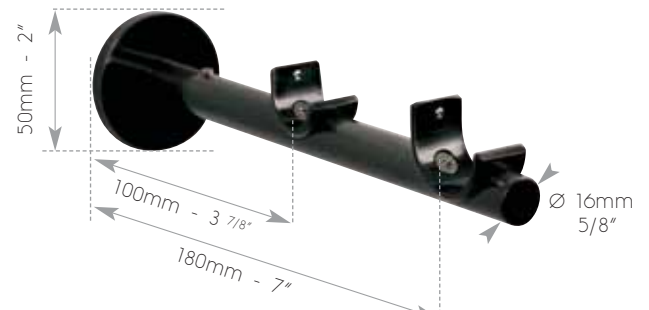

SUPPORTS SIMPLES MURS pour anneaux fermés

Single wall brackets for round rings - Wandträger für runde Ringe

Platine 3 points
3 points plate
3 punkt Platte

NICKEL BROSSÉ - Brushed nickel - Nickel matt

NICKEL NOIR - Black nickel - Nickel schwarz

Ø 19mm
3/4"

66186-32

66431-32

66186-34

66431-34

Ø 28mm
1 1/8"

66196-32

66433-32

66196-34

66433-34

SUPPORTS DOUBLES MURS pour anneaux fermés

Double wall brackets for round rings - Doppelwandträger für runde Ringe

Ø Arrière Rear Hinter
Ø Avant Front Vorn

NICKEL BROSSÉ - Brushed nickel - Nickel matt

NICKEL NOIR - Black nickel - Nickel schwarz

19mm - 19mm
3/4" - 3/4"

66230-32

66432-32

66230-34

66432-34

19mm - 28mm
3/4" - 1 1/8"

66232-32

66435-32

66232-34

66435-34

28mm - 28mm
1 1/8" - 1 1/8"

66231-32

66434-32

66231-34

66434-34