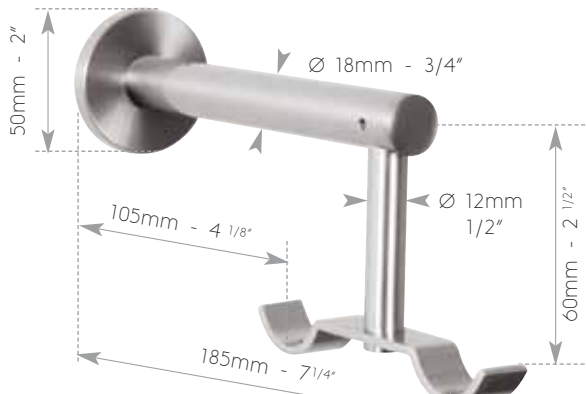

28mm - 28mm
1 1/8" - 1 1/8"

66587-32

66767-32

66587-34

66767-34

SUPPORTS SIMPLES PLAFOND pour anneaux ouverts

Single ceiling brackets for open rings - Deckenträger für offene Ringe

NICKEL BROSSÉ - Brushed nickel - Nickel matt