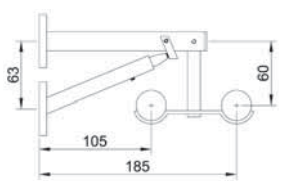

28mm - 28mm
1 1/8" - 1 1/8"

66587-32

66767-32

66587-34

66767-34

SUPPORTS SIMPLES PLAFOND pour anneaux ouverts

Single ceiling brackets for open rings - Deckenträger für offene Ringe

NICKEL BROSSÉ - Brushed nickel - Nickel matt