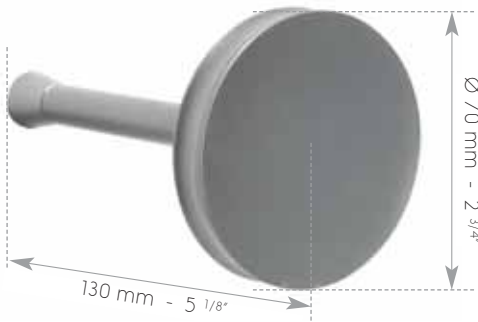

PATÈRES UNIES

Plain tieback holders - Unifarben Abstandhalter

x1

NICKEL BROSSÉ
Brushed nickel - Nickel matt

6 0 2 7 7 - 3 2