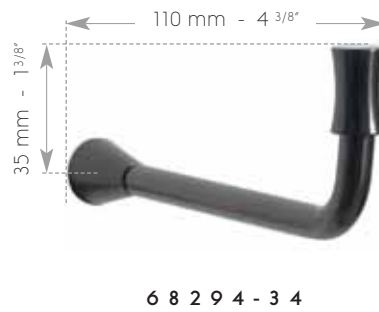

NICKEL NOIR
Black nickel
Nickel schwarz