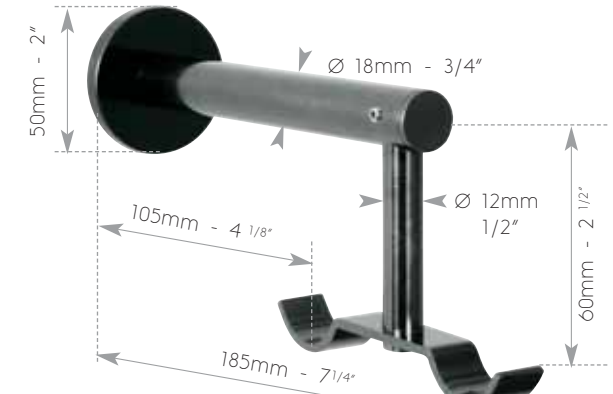

28mm - 28mm
1 1/8" - 1 1/8"

66587-32

66767-32

66587-34

66767-34

SUPPORTS SIMPLES PLAFOND pour anneaux ouverts

Single ceiling brackets for open rings - Deckenträger für offene Ringe

NICKEL BROSSÉ - Brushed nickel - Nickel matt