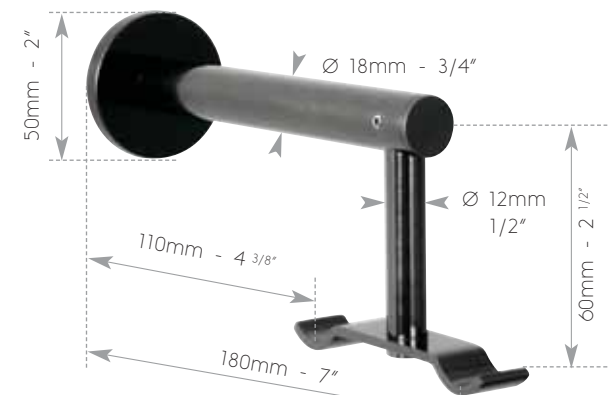

SUPPORTS SIMPLES MUR & COLLIER ARRIÈRE pour anneaux ouverts

Single wall brackets & back poles adapters for open rings - Wandträger & Rückhalterungen für offene Ringe

Platine 3 points
3 points plate
3 punkt Platte

NICKEL BROSSÉ - Brushed nickel - Nickel matt

NICKEL NOIR - Black nickel - Nickel schwarz

Ø 19mm
3/4"

66461-32

66111-32

66461-34

66111-34

Ø 28mm
1 1/8"

66585-32

66745-32

66585-34

66745-34

19 mm - 3/4"

66195-32

21mm - 7/8"

28 mm - 1 1/8"

66199-32

19 mm - 3/4"

66195-34

21mm - 7/8"

28 mm - 1 1/8"

66199-34

SUPPORTS DOUBLES MUR pour anneaux ouverts

Double wall brackets for open rings - Doppelwandträger für offene Ringe

Platine 3 points
3 points plate
3 punkt Platte

NICKEL BROSSÉ - Brushed nickel - Nickel matt

NICKEL NOIR - Black nickel - Nickel schwarz

19mm - 19mm
3/4" - 3/4"

66463-32

66113-32

66463-34

66113-34

28mm - 28mm
1 1/8" - 1 1/8"

66587-32

66767-32

66587-34

66767-34