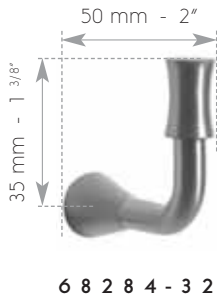

GONDS UNIS

Plain tieback hooks - Raffhalterhaken

NICKEL BROSSÉ
Brushed nickel
Nickel matt