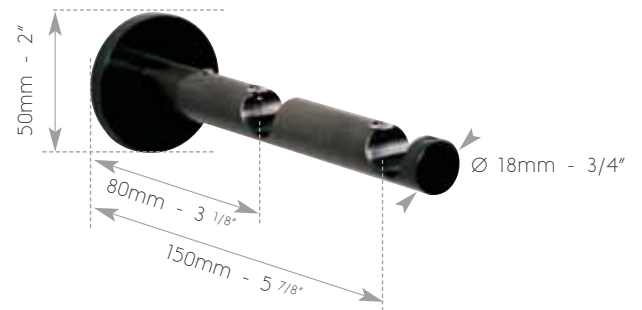

SUPPORTS SIMPLES MURS pour anneaux fermés

Single wall brackets for round rings - Wandträger für runde Ringe

Platine 3 points
3 points plate
3 punkt Platte

NICKEL BROSSÉ - Brushed nickel - Nickel matt

NICKEL NOIR - Black nickel - Nickel schwarz

Ø 19mm
3/4"

66186-32

66431-32

66186-34

66431-34

Ø 28mm
1 1/8"

66196-32

66433-32

66196-34

66433-34

SUPPORTS DOUBLES MURS pour anneaux fermés

Double wall brackets for round rings - Doppelwandträger für runde Ringe

Ø Arrière Rear Hinter
Ø Avant Front Vorn

NICKEL BROSSÉ - Brushed nickel - Nickel matt

NICKEL NOIR - Black nickel - Nickel schwarz

19mm - 19mm
3/4" - 3/4"

66230-32

66432-32

66230-34

66432-34

19mm - 28mm
3/4" - 1 1/8"

66232-32

66435-32

66232-34

66435-34

28mm - 28mm
1 1/8" - 1 1/8"

66231-32

66434-32

66231-34

66434-34