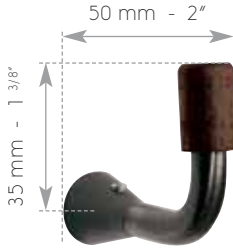

GONDS BOIS - RÉSINE

Wood-resin tieback hooks - Holz-Kunstharz Raffhalterhaken