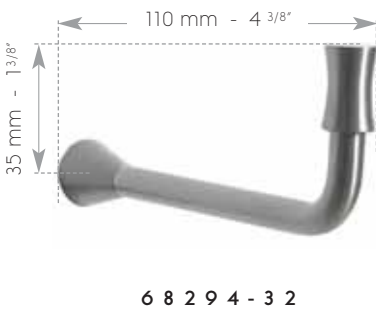

NICKEL NOIR
Black nickel
Nickel schwarz