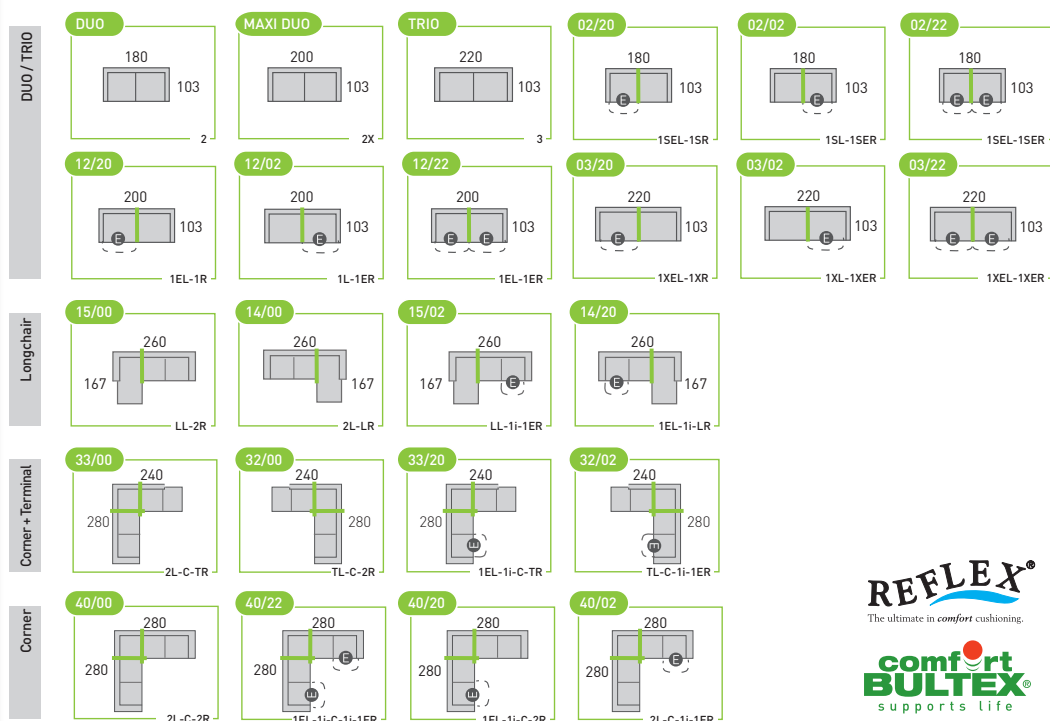

ESPERIA

MEASURES:

TWO-TONE COLOUR:

★ P347
CHROMÉ

★ P348
WENGE

★ P349
BEECH NAT.

HIGHLIGHTS:

- ★ AJUSTABLE HEADREST
- ★ PERFECT RELAX FUNCTION
- ★ MOVABLE CUSHION OF THE TERMINAL
- ★ LARGE CHOICE OF COVERS AND OF COLOURS
- ★ CONTRAST STITCHING POSSIBLE
- ★ SEATREFRESH SYSTEM (LEATHER VERSION)
- ★ RELAXATION
- ★ BULTEX COMFORT
  EXCEPT UK: REFLEX COMFORT

REFLEX®
The ultimate in comfort cushioning.
comfort BULTEX®
supports life