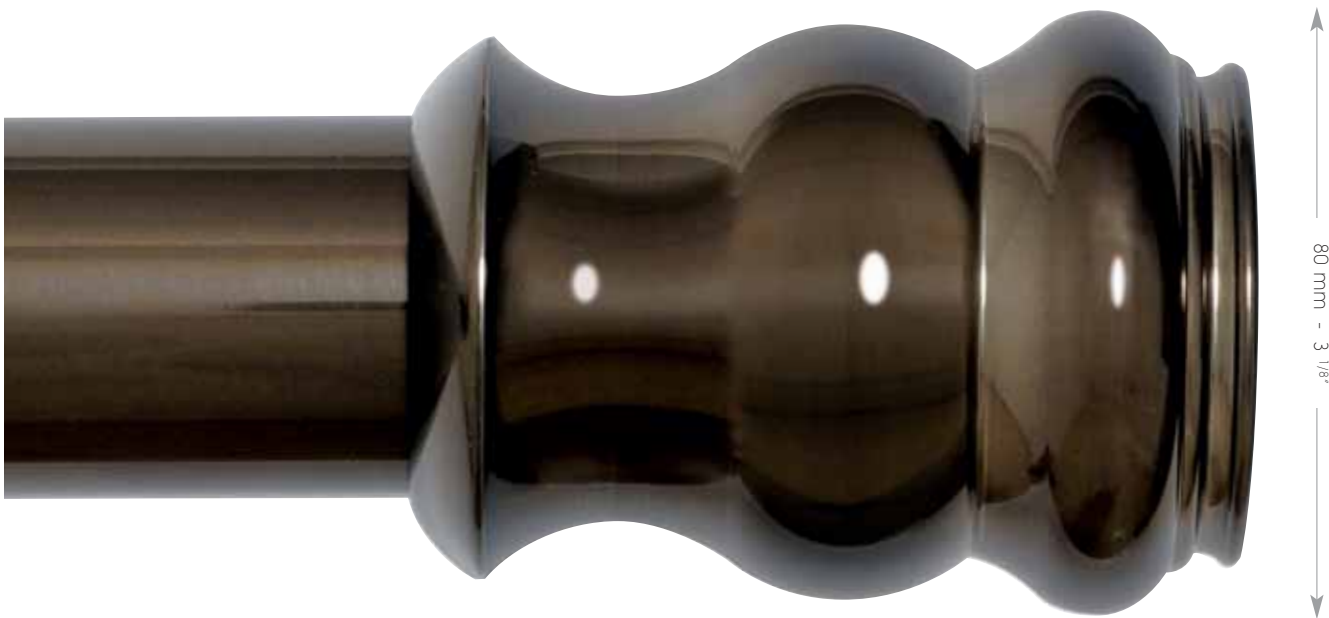

6 9

BRONZE

x2

∅ 35 mm - 1 3/8"

60 mm - 2 3/8"

64133
+ Col/Farbe

83 mm - 3 1/4"

∅ 50 mm - 2"