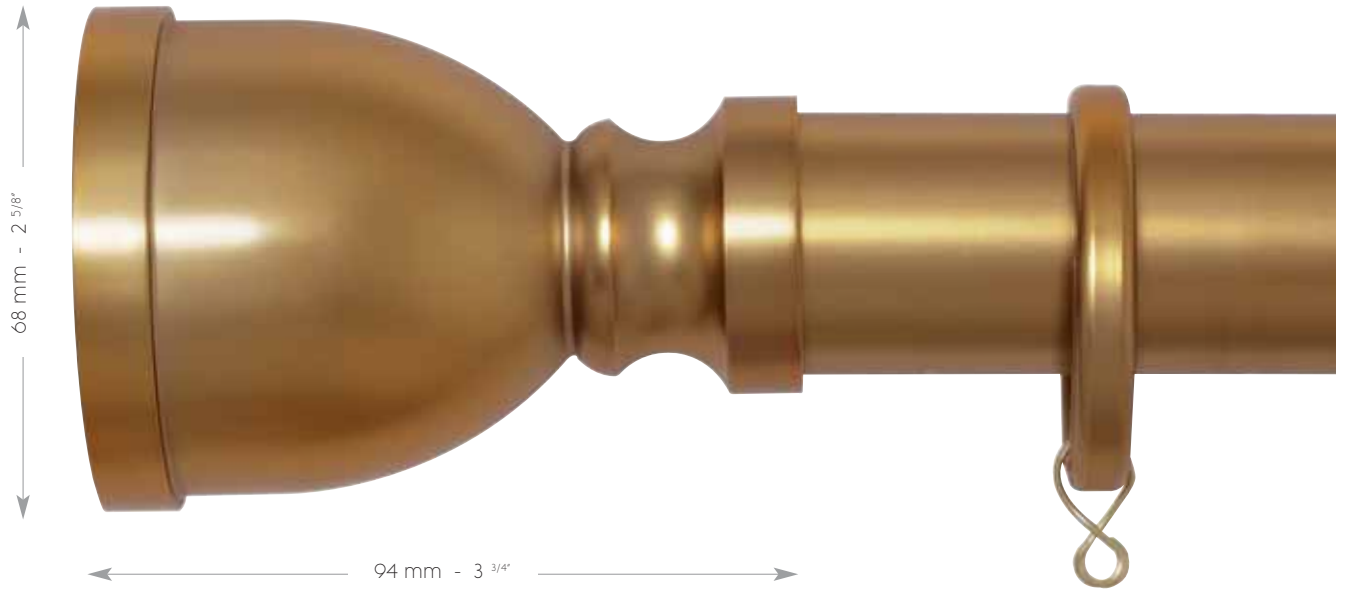

68

LAITON
BRASS
MESSING

69

BRONZE

x2

∅ 35 mm - 1 3/8"

64135
+ Col/Farbe

∅ 50 mm - 2"