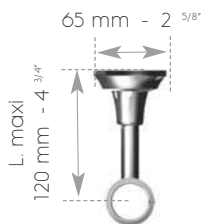

SUPPORTS MIXTES (plafond - mur)

Wall-ceiling brackets - Wand und Deckenträger

o
x1

- platine 4 points
- 4 points plate
- 4 Punkt Schraubplatte

Ø 35 mm - 1 3/8"

64045 + Col/Farbe