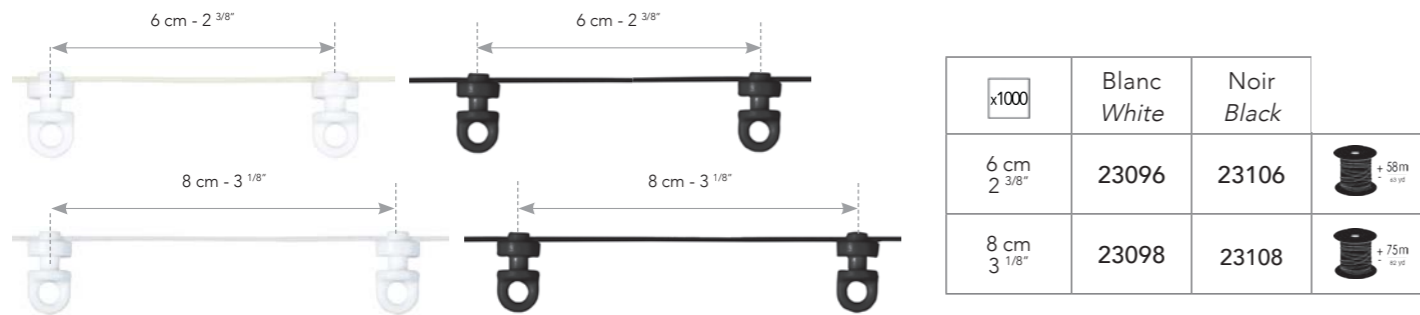

Galets Wave - Wave gliders

Galets reliés entre eux par une fine cordelette et espacés d'un intervalle constant et régulier de 6 cm ou de 8 cm.
Gliders connected between together by a thin cord and spaced out with a constant distance of 6 cm or 8 cm.