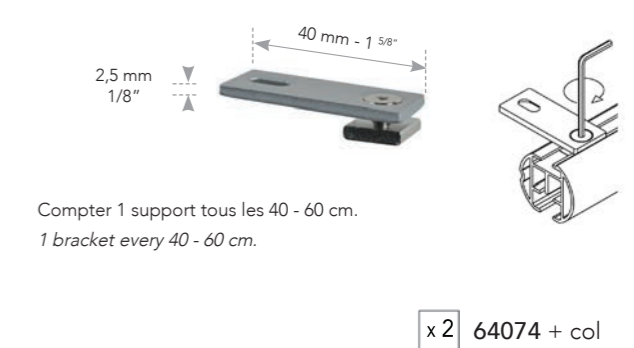

Supports plafond extra-plats - Thin ceiling brackets