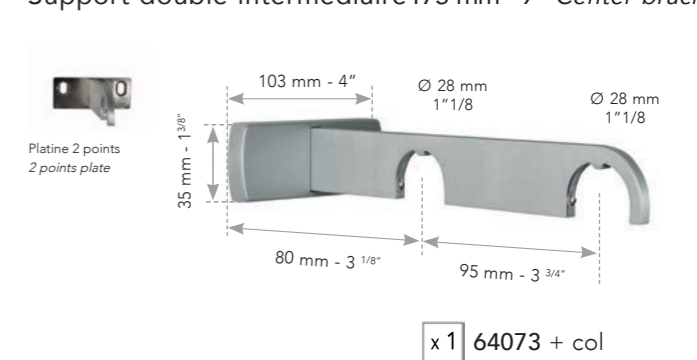

Supports mur 100 mm - 4" Wall brackets

Support mur intermédiaire 100 mm - 4" Center wall bracket

Supports doubles mur 175 mm - 7" Double wall brackets

Support double intermédiaire 175 mm - 7" Center bracket