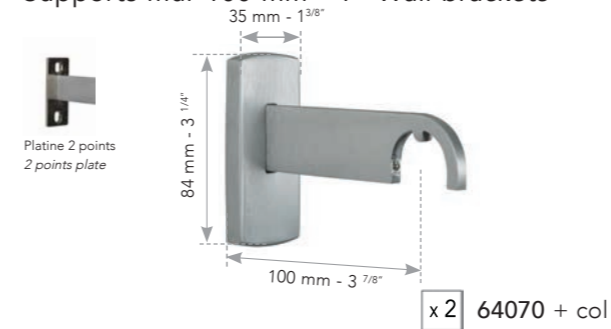

Supports mur 100 mm - 4" Wall brackets