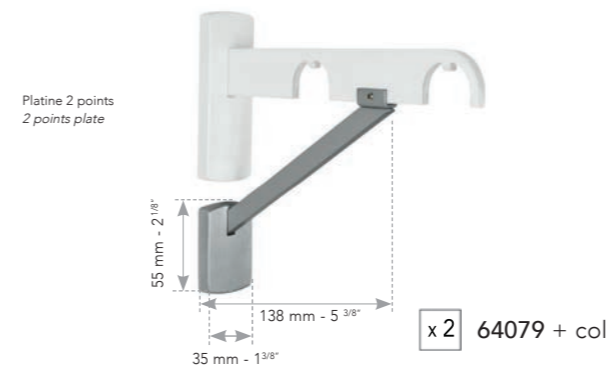

Supports mur 100 mm - 4" Wall brackets

Support mur intermédiaire 100 mm - 4" Center wall bracket

Supports doubles mur 175 mm - 7" Double wall brackets

Support double intermédiaire 175 mm - 7" Center bracket

Jambes de force pour supports doubles
Support legs for double brackets

Supports plafond extra-plats - Thin ceiling brackets

Naissances murales - Wall to wall brackets

Pattes de retour - Extension arms

Coloris - Colors