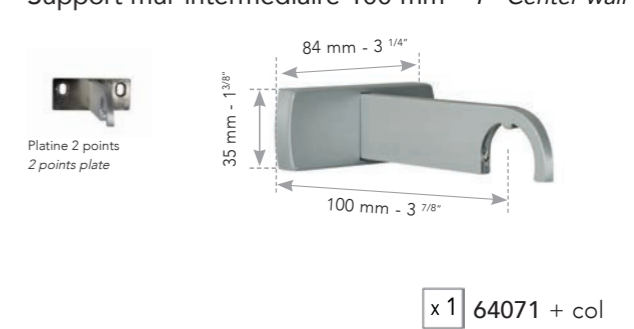

Supports mur 100 mm - 4" Wall brackets

Support mur intermédiaire 100 mm - 4" Center wall bracket

Supports doubles mur 175 mm - 7" Double wall brackets

Support double intermédiaire 175 mm - 7" Center bracket