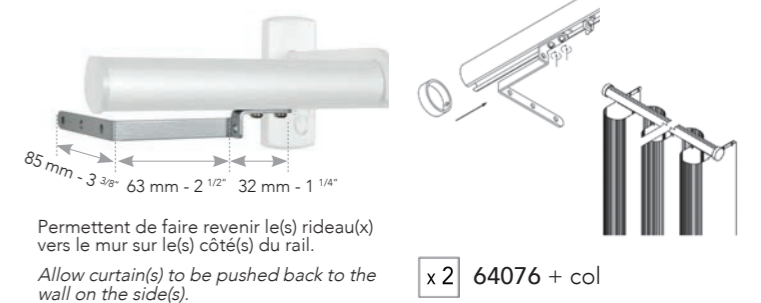

Supports mur 100 mm - 4" Wall brackets

Support mur intermédiaire 100 mm - 4" Center wall bracket

Supports doubles mur 175 mm - 7" Double wall brackets

Support double intermédiaire 175 mm - 7" Center bracket

Jambes de force pour supports doubles
Support legs for double brackets

Supports plafond extra-plats - Thin ceiling brackets

Naissances murales - Wall to wall brackets

Pattes de retour - Extension arms

Coloris - Colors