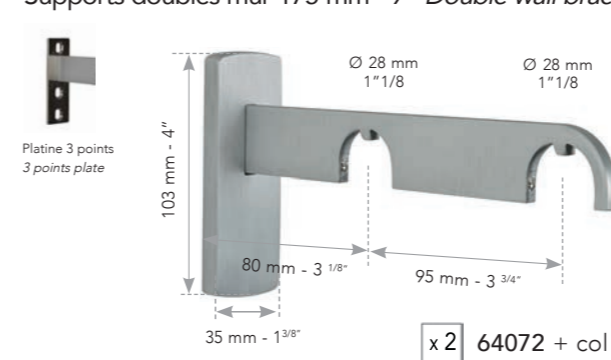

Supports mur 100 mm - 4" Wall brackets

Support mur intermédiaire 100 mm - 4" Center wall bracket

Supports doubles mur 175 mm - 7" Double wall brackets

Support double intermédiaire 175 mm - 7" Center bracket