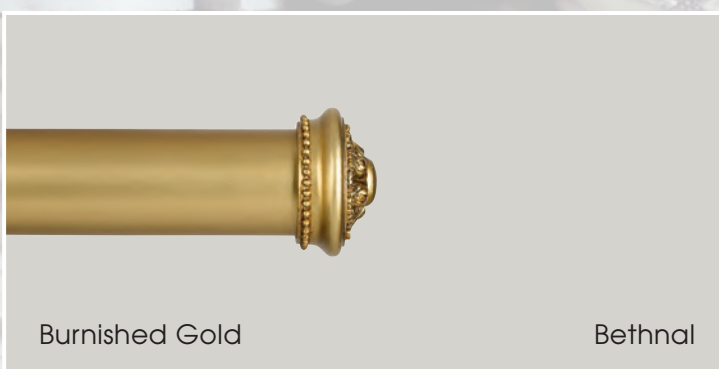

Newington

Station Grey

Haggerston

Manor Green

Brunswick

Antiqued Gold

Victoria

Waxed Black

Newington

Burnished Silver

Haggerston

Manor Cream

Bethnal

Burnished Gold

Bethnal

The Manor --- Collection

A collection of finials, poles and accessories in designs of a past grandeur. Available in a colour palette of distressed and textured surfaces, from the soft opulence of aged paint antiqued finishes to the more traditional golds, silver and a waxed black – commonly used in furniture finishes. Finial designs inspired by the Victorian modern gothic era presented with a twist. Creating an elegant, timeless and magnificent addition to any interior- all hand finished here in the UK.