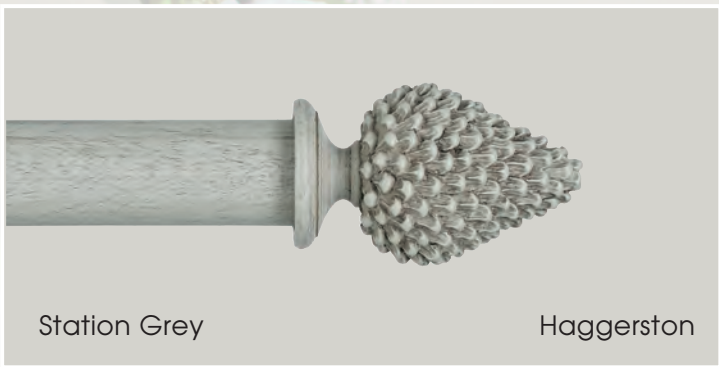

The
Manor

Collection

BYRON & BYRON

Urban White

Brunswick

Manor White

Victoria

Manor Grey

Newington

Station Grey

Haggerston

Manor Green

Brunswick

Antiqued Gold

Victoria

Waxed Black

A collection of finials, poles and accessories in designs of a past grandeur. Available in a colour palette of distressed and textured surfaces, from the soft opulence of aged paint antiqued finishes to the more traditional golds, silver and a waxed black – commonly used in furniture finishes. Finial designs inspired by the Victorian modern gothic era presented with a twist. Creating an elegant, timeless and magnificent addition to any interior- all hand finished here in the UK.