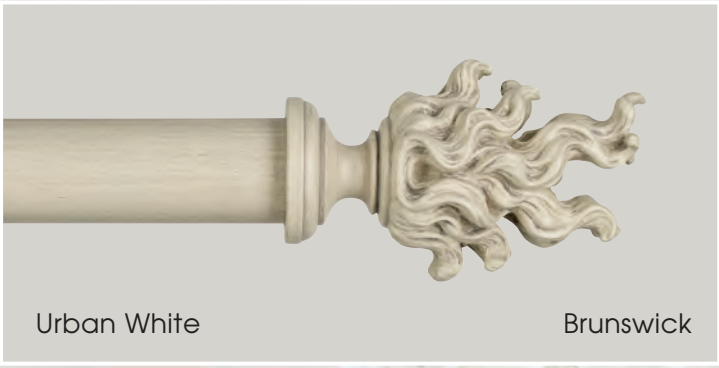

The
Manor

Collection

BYRON & BYRON

Urban White

Brunswick

Manor White

Victoria

Manor Grey

Newington

Station Grey

Haggerston

Manor Green

Brunswick

Antiqued Gold

Victoria

Waxed Black

A collection of finials, poles and accessories in designs of a past grandeur. Available in a colour palette of distressed and textured surfaces, from the soft opulence of aged paint antiqued finishes to the more traditional golds, silver and a waxed black – commonly used in furniture finishes. Finial designs inspired by the Victorian modern gothic era presented with a twist. Creating an elegant, timeless and magnificent addition to any interior- all hand finished here in the UK.