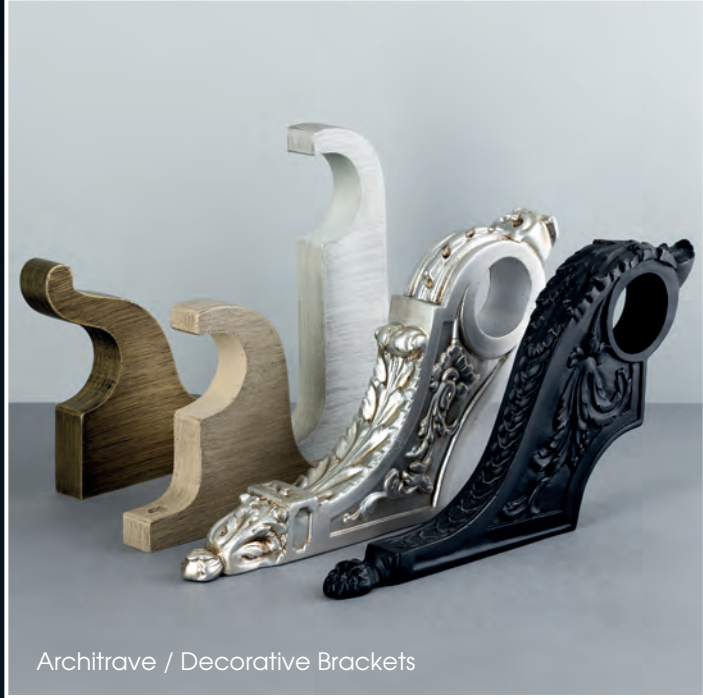

A collection of finials, poles and accessories in designs of a past grandeur. Available in a colour palette of distressed and textured surfaces, from the soft opulence of aged paint antiqued finishes to the more traditional golds, silver and a waxed black – commonly used in furniture finishes. Finial designs inspired by the Victorian modern gothic era presented with a twist. Creating an elegant, timeless and magnificent addition to any interior- all hand finished here in the UK.