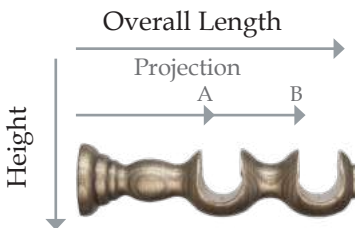

CREAM DISTRESSED

Chalfont

Technical Details

FINIALS	PRODUCT	35mm	45mm
	PINEAPPLE	Length: 118mm Height: 60mm	Length: 120mm Height: 68mm
	SWIRL BALL	Length: 97mm Height: 69mm	Length: 115mm Height: 80mm
	BALL	Length: 95mm Height: 70mm	Length: 112mm Height: 75mm
	DOME	Length: 83mm Height: 70mm	Length: 99mm Height: 74mm
	END CAP	Length: 28mm Height: 48mm	Length: 28mm Height: 58mm

Overall length: 160mm
Stem length: 140mm
Width: 120mm

BRACKETS

CUP BRACKET

PRODUCT	35mm	45mm
CUP BRACKET	Length: 137mm Height: 58mm Projection: 106mm	Length: 156mm Height: 67mm Projection: 110mm
EXTENDED CUP BRACKET	Length: 202mm Height: 65mm Projection: 168mm	Length: 227mm Height: 73mm Projection: 183mm
DOUBLE CUP BRACKET	35/35 Length: 245mm Height: 61mm Projection a: 123mm Projection b: 210mm	45/35 Length: 245mm Height: 82mm Projection a: 83mm Projection b: 191mm
RECESS BRACKET	Length: 43mm Height: 62mm	Length: 45mm Height: 79mm
ELBOW BRACKET	Length: 93mm Projection: 45mm Height: 44mm	Length: 100mm Projection: 49mm Height: 53mm

EXTENDED CUP BRACKET

DOUBLE CUP BRACKET

RECESS BRACKET

ELBOW BRACKET

WOODEN RINGS

	35mm	45mm
Outside diameter:	65mm	77mm
Inside diameter:	45mm	57mm

POLE LENGTHS
120cm x 1 piece
150cm x 1 piece
180cm x 1 piece
240cm x 2 pieces
300cm x 2 pieces
360cm x 2 pieces