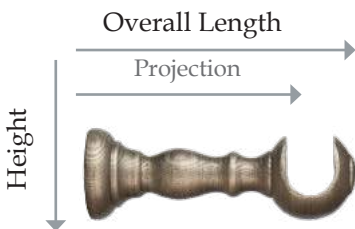

With a choice of:

- 2 pole diameters, 35mm and 45mm
- 5 finial designs
- 6 wood finishes
- 6 lengths

Chalfont

5 finial designs to choose from:

Chalfont

SWIRL BALL

PINEAPPLE

BALL

CREAM DISTRESSED

Chalfont

Technical Details

FINIALS	PRODUCT	35mm	45mm
	PINEAPPLE	Length: 118mm Height: 60mm	Length: 120mm Height: 68mm
	SWIRL BALL	Length: 97mm Height: 69mm	Length: 115mm Height: 80mm
	BALL	Length: 95mm Height: 70mm	Length: 112mm Height: 75mm
	DOME	Length: 83mm Height: 70mm	Length: 99mm Height: 74mm
	END CAP	Length: 28mm Height: 48mm	Length: 28mm Height: 58mm

Overall length: 160mm
Stem length: 140mm
Width: 120mm

BRACKETS

CUP BRACKET

PRODUCT	35mm	45mm
CUP BRACKET	Length: 137mm Height: 58mm Projection: 106mm	Length: 156mm Height: 67mm Projection: 110mm
EXTENDED CUP BRACKET	Length: 202mm Height: 65mm Projection: 168mm	Length: 227mm Height: 73mm Projection: 183mm
DOUBLE CUP BRACKET	35/35 Length: 245mm Height: 61mm Projection a: 123mm Projection b: 210mm	45/35 Length: 245mm Height: 82mm Projection a: 83mm Projection b: 191mm
RECESS BRACKET	Length: 43mm Height: 62mm	Length: 45mm Height: 79mm
ELBOW BRACKET	Length: 93mm Projection: 45mm Height: 44mm	Length: 100mm Projection: 49mm Height: 53mm

EXTENDED CUP BRACKET

DOUBLE CUP BRACKET

RECESS BRACKET

ELBOW BRACKET

WOODEN RINGS

	35mm	45mm
Outside diameter:	65mm	77mm
Inside diameter:	45mm	57mm

POLE LENGTHS
120cm x 1 piece
150cm x 1 piece
180cm x 1 piece
240cm x 2 pieces
300cm x 2 pieces
360cm x 2 pieces