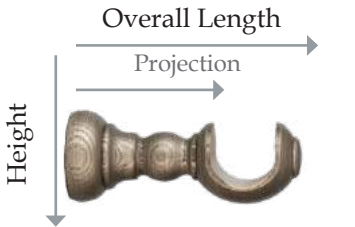

With a choice of:

- 2 pole diameters, 35mm and 45mm
- 5 finial designs
- 6 wood finishes
- 6 lengths

Chalfont

5 finial designs to choose from:

Chalfont

SWIRL BALL

PINEAPPLE

BALL

CREAM DISTRESSED

Chalfont

Technical Details

FINIALS	PRODUCT	35mm	45mm
	PINEAPPLE	Length: 118mm Height: 60mm	Length: 120mm Height: 68mm
	SWIRL BALL	Length: 97mm Height: 69mm	Length: 115mm Height: 80mm
	BALL	Length: 95mm Height: 70mm	Length: 112mm Height: 75mm
	DOME	Length: 83mm Height: 70mm	Length: 99mm Height: 74mm
	END CAP	Length: 28mm Height: 48mm	Length: 28mm Height: 58mm

Overall length: 160mm
Stem length: 140mm
Width: 120mm

BRACKETS

CUP BRACKET

PRODUCT	35mm	45mm
CUP BRACKET	Length: 137mm Height: 58mm Projection: 106mm	Length: 156mm Height: 67mm Projection: 110mm
EXTENDED CUP BRACKET	Length: 202mm Height: 65mm Projection: 168mm	Length: 227mm Height: 73mm Projection: 183mm
DOUBLE CUP BRACKET	35/35 Length: 245mm Height: 61mm Projection a: 123mm Projection b: 210mm	45/35 Length: 245mm Height: 82mm Projection a: 83mm Projection b: 191mm
RECESS BRACKET	Length: 43mm Height: 62mm	Length: 45mm Height: 79mm
ELBOW BRACKET	Length: 93mm Projection: 45mm Height: 44mm	Length: 100mm Projection: 49mm Height: 53mm

EXTENDED CUP BRACKET

DOUBLE CUP BRACKET

RECESS BRACKET

ELBOW BRACKET

WOODEN RINGS

	35mm	45mm
Outside diameter:	65mm	77mm
Inside diameter:	45mm	57mm

POLE LENGTHS
120cm x 1 piece
150cm x 1 piece
180cm x 1 piece
240cm x 2 pieces
300cm x 2 pieces
360cm x 2 pieces