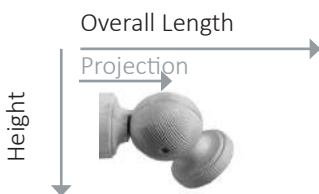

CREAM DISTRESSED

Chalfont

Technical Details

FINIALS	PRODUCT	35mm	45mm
	PINEAPPLE	Length: 118mm Height: 60mm	Length: 120mm Height: 68mm
	SWIRL BALL	Length: 97mm Height: 69mm	Length: 115mm Height: 80mm
	BALL	Length: 95mm Height: 70mm	Length: 112mm Height: 75mm
	DOME	Length: 83mm Height: 70mm	Length: 99mm Height: 74mm
	END CAP	Length: 28mm Height: 48mm	Length: 28mm Height: 58mm

Overall length: 160mm
Stem length: 140mm
Width: 120mm

BRACKETS

CUP BRACKET

PRODUCT	35mm	45mm
CUP BRACKET	Length: 137mm Height: 58mm Projection: 106mm	Length: 156mm Height: 67mm Projection: 110mm
EXTENDED CUP BRACKET	Length: 202mm Height: 65mm Projection: 168mm	Length: 227mm Height: 73mm Projection: 183mm
DOUBLE CUP BRACKET	35/35 Length: 245mm Height: 61mm Projection a: 123mm Projection b: 210mm	45/35 Length: 245mm Height: 82mm Projection a: 83mm Projection b: 191mm
RECESS BRACKET	Length: 43mm Height: 62mm	Length: 45mm Height: 79mm
ELBOW BRACKET	Length: 93mm Projection: 45mm Height: 44mm	Length: 100mm Projection: 49mm Height: 53mm

EXTENDED CUP BRACKET

DOUBLE CUP BRACKET

RECESS BRACKET

ELBOW BRACKET

WOODEN RINGS

	35mm	45mm
Outside diameter:	65mm	77mm
Inside diameter:	45mm	57mm

POLE LENGTHS
120cm x 1 piece
150cm x 1 piece
180cm x 1 piece
240cm x 2 pieces
300cm x 2 pieces
360cm x 2 pieces