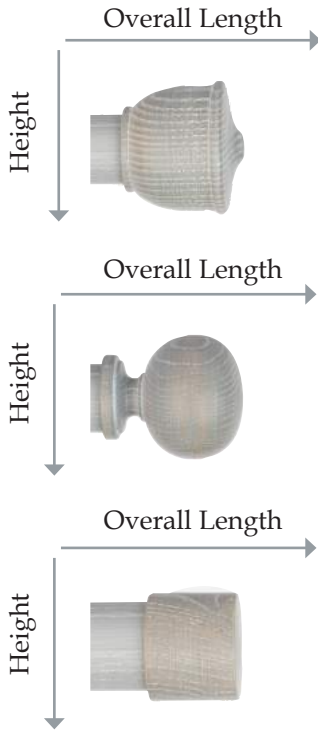

All hand finished, here in the UK, and despatched within 72 hours.

With a choice of:

- 2 pole diameters, 35mm and 45mm
- 3 finial designs
- 6 wood finishes
- 6 lengths

DELANO

DELANO

3 finial designs to choose from:

UMBER

SISAL

LIMED GREY

DELANO

Technical Details

FINIALS

PRODUCT

35mm

45mm

VASE

Length: 75mm
Height: 74mm

Length: 77mm
Height: 84mm

BALL

Length: 77mm
Height: 75mm

Length: 85mm
Height: 79mm

END CAP

Length: 40mm
Height: 42mm

Length: 45mm
Height: 53mm

HOLDBACK

Overall length: 162mm
Stem length: 140mm
Width: 120mm

BRACKETS

CUP BRACKET

35mm
 Length: 118mm
 Height: 58mm
 Projection: 88mm

45mm
 Length: 123mm
 Height: 69mm
 Projection: 88mm