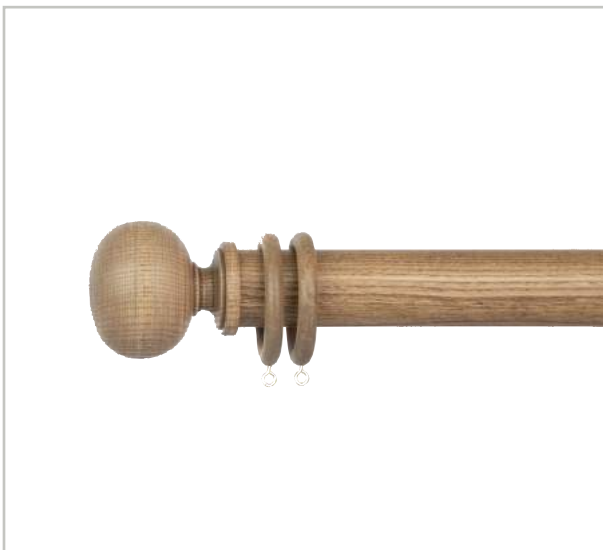

All hand finished, here in the UK, and despatched within 72 hours.

With a choice of:

- 2 pole diameters, 35mm and 45mm
- 3 finial designs
- 6 wood finishes
- 6 lengths

DELANO

DELANO

3 finial designs to choose from:

VASE

END CAP

BALL

DELANO

WOOD FINISHES:

GRAPHITE

PAMPAS

CHALK

UMBER

SISAL

LIMED GREY

DELANO

Technical Details

FINIALS

PRODUCT

35mm

45mm

VASE

Length: 75mm
Height: 74mm

Length: 77mm
Height: 84mm

BALL

Length: 77mm
Height: 75mm

Length: 85mm
Height: 79mm

END CAP