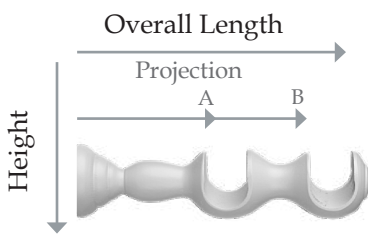

45mm

VASE

Length: 75mm
Height: 74mm

Length: 77mm
Height: 84mm

BALL

Length: 77mm
Height: 75mm

Length: 85mm
Height: 79mm

END CAP

Length: 40mm
Height: 42mm

Length: 45mm
Height: 53mm

HOLDBACK

Overall length: 162mm
Stem length: 140mm
Width: 120mm

BRACKETS

CUP BRACKET

35mm
 Length: 118mm
 Height: 58mm
 Projection: 88mm

45mm
 Length: 123mm
 Height: 69mm
 Projection: 88mm

EXTENDED CUP BRACKET

Length: 202mm
 Height: 65mm
 Projection: 168mm

Length: 227mm
 Height: 73mm
 Projection: 183mm

DOUBLE CUP BRACKET

35/35
 Length: 245mm
 Height: 61mm
 Projection a: 123mm
 Projection b: 210mm

45/35
 Length: 245mm
 Height: 82mm
 Projection a: 83mm
 Projection b: 191mm

RECESS BRACKET

Length: 43mm
 Height: 62mm

Length: 45mm
 Height: 79mm

ELBOW BRACKET

Length: 93mm
 Projection: 45mm
 Height: 44mm

Length: 100mm
 Projection: 49mm
 Height: 53mm