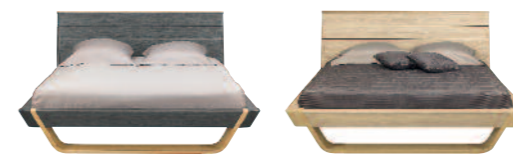

180 x 200

Lit pour literie : / Bed for mattress:
140 x 190 160 x 200

■ B07.103 ■ B08.103

L. 160 x H. 99 x P. 219
W 63" x H 39" x D 86"

140 x 200

■ B07.104 ■ B08.104

L. 160 x H. 99 x P. 229
W 63" x H 39" x D 90"

■ B07.220 ■ B08.220

L. 50 x H. 16 x P. 45
W 20" x H 6" x D 18"