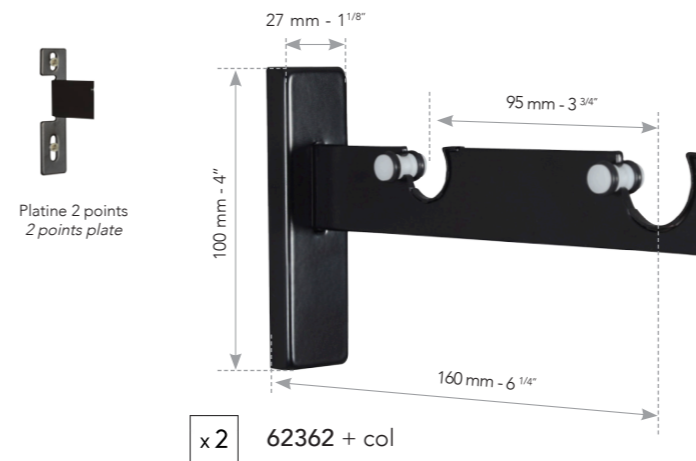

62377 + col L : 10 x h : 28 mm - 3/8" x 1 1/8"

Taille réelle - Actual size

Tubes Ø 25 mm - Ø 1" Rods

x1

Blanc - White
L : 180 cm - 70" 62356 - 61
L : 240 cm - 94" 62357 - 61
L : 300 cm - 118" 62358 - 61

Bronze - Bronze
L : 180 cm - 70" 62356 - 64
L : 240 cm - 94" 62357 - 64
L : 300 cm - 118" 62358 - 64

It is installed ! The rod is fixed by a rubber and will not move anymore !

Supports mur 80 mm - 3 1/4" Wall brackets

Supports mur 110 mm - 4 3/8" Wall brackets

Supports double 160 mm - 6 1/4" Wall brackets

About de tube Ø 19 mm - Rod connector Ø 3/4"

L : 120 cm - 4 1/2" x1 64097

Embout CADIX Ø 19 mm - Ø 3/4" CADIX Finial

Taille réelle - Actual size

L : 10 x h : 22 mm - 3/8" x 1 1/8" x2 62378 + col

Naissances murales
Wall to wall brackets